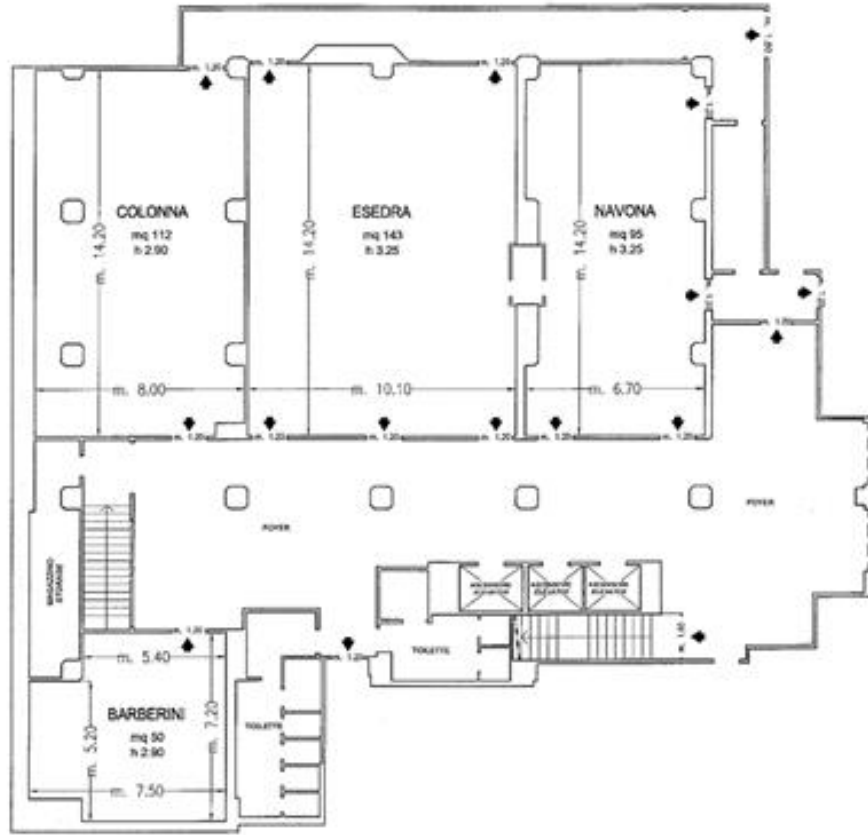

Metropole

ROMA

Piano -1 / Basement